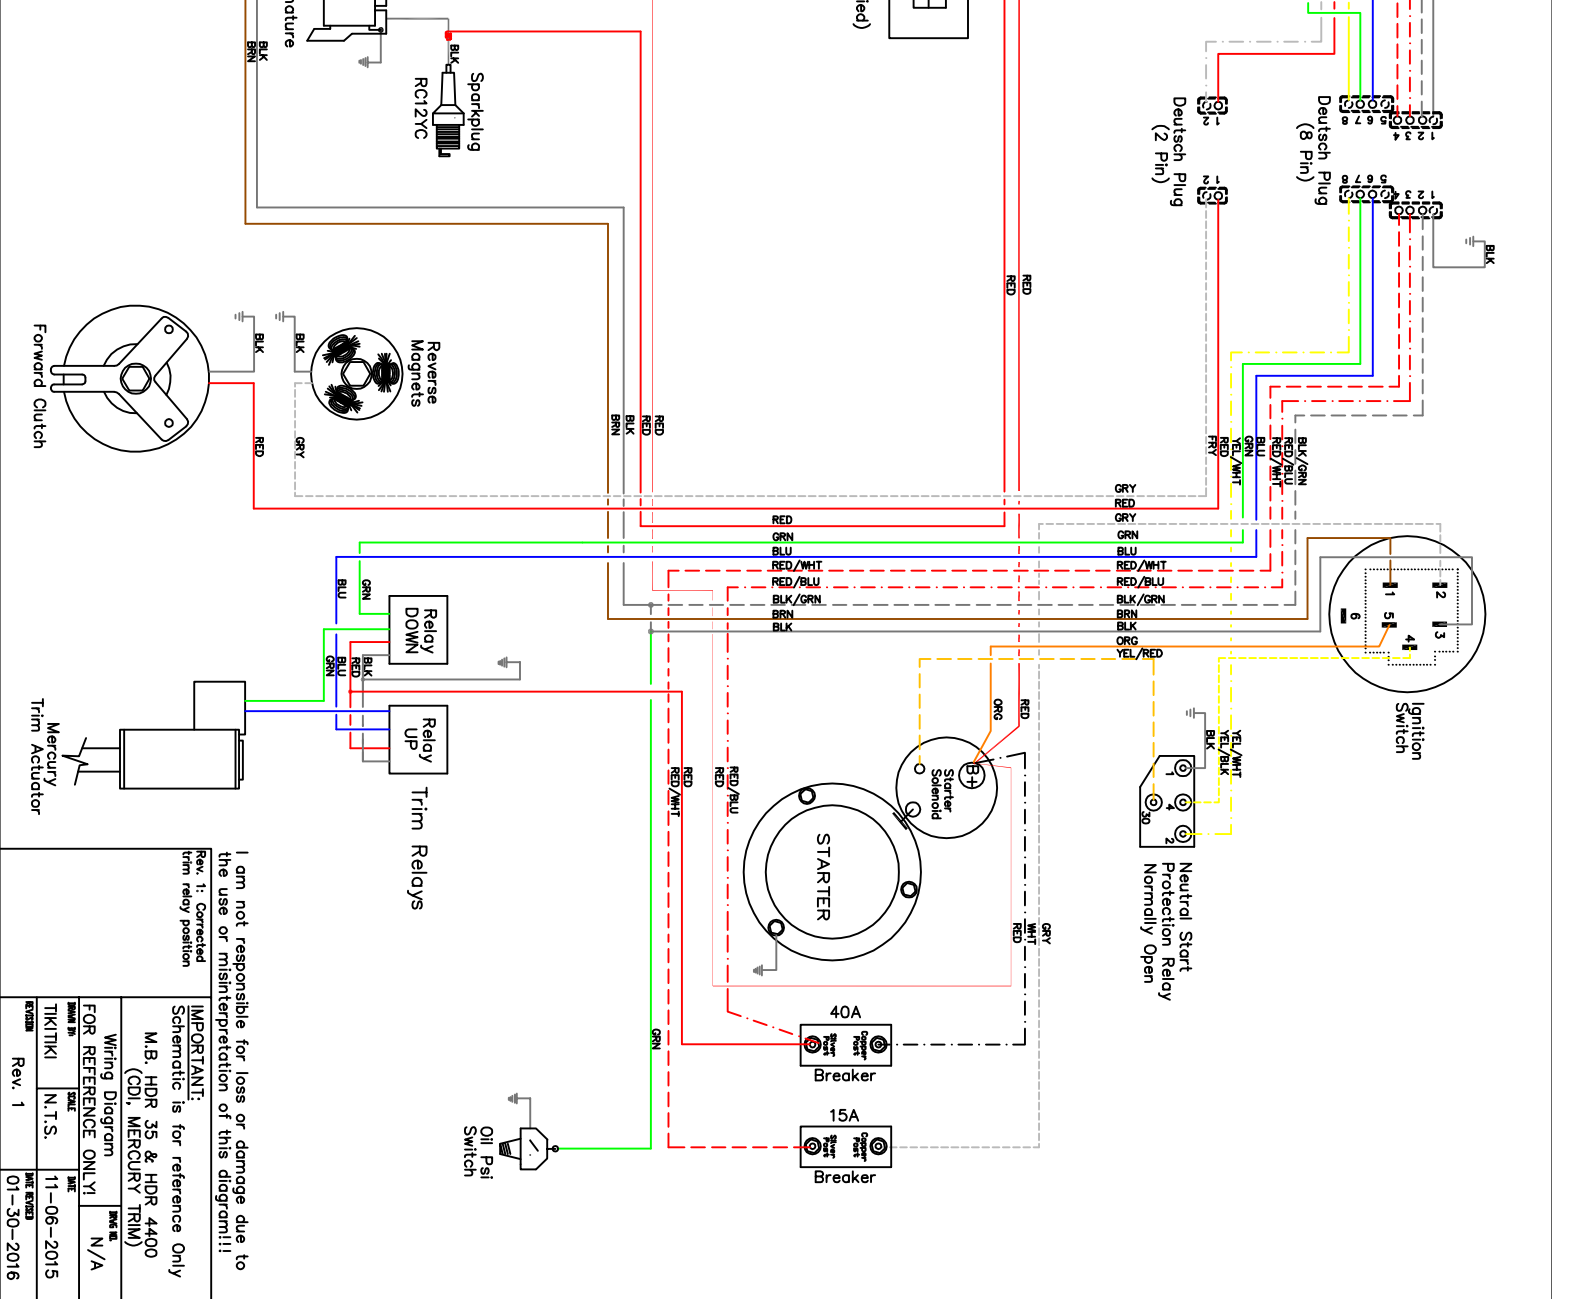

LEGEND

GRN • GREEN	BLK / GRN • BLACK / GREEN
YEL • YELLOW	RED / WHT • RED / WHITE
BRN • BROWN	GRY / YEL • GRAY / YELLOW
BLU • BLUE	GRN / WHT • GREEN / WHITE
BLK • BLACK	RED / BLU • RED / BLUE
WHT • WHITE	BLU / WHT • BLUE / WHITE
RED • RED	YEL / WHT • YELLOW / WHITE
ORG • ORANGE	YEL / BLK • YELLOW / BLACK
GRY • GRAY	YEL / RED • YELLOW / RED

I am not responsible for loss or damage due to the use or misinterpretation of this diagram!!!!

IMPORTANT: Schematic is for reference Only
M.B. HDR 35 & HDR 4400
(CDI, MERCURY TRIM)

Wiring Diagram
FOR REFERENCE ONLY!